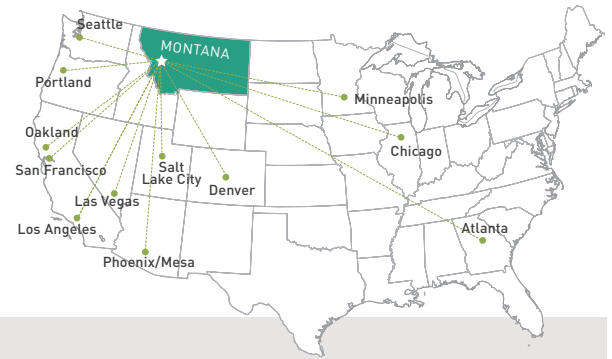

» *how to* **TRAVEL**

The Missoula International Airport (MSO) is located 5.6 miles from downtown Missoula. Air carriers include Delta, United, Alaska/Horizon, Frontier, and Allegiant Air, providing direct flights to 12 major markets.

Three major highways provide easy access to Missoula: Interstate 90, U.S. Highway 10/93, and Montana State Highway 200. The Mountain Line public transit system offers free ridership making travel within Missoula convenient.

DIRECT FLIGHTS TO MISSOULA

DISTANCE (IN MILES) FROM MISSOULA:

Billings, MT	345	Great Falls, MT	168	Salt Lake City, UT	524
Boise, ID	369	Helena, MT	113	San Francisco, CA	1,147
Bozeman, MT	202	Kalispell, MT	121	Seattle, WA	476
Calgary, Alberta, Canada	364	Los Angeles, CA	1,211	Spokane, WA	198
Denver, CO	895	Phoenix, AZ	1,230	Whitefish, MT	138
Glacier National Park	140	Portland, OR	549	Yellowstone National Park	264

TAXI SERVICE

- Missoula Green Taxi 406-728-8294
- www.missoulagreentaxi.com
- Yellow Cab Missoula 406-543-6644
- www.yellowcabmissoula.com
- Über coming soon
- www.uber.com

MISSOULA BY CAR

Missoula is easily accessible by highway. Interstate 90 runs east-west through the Missoula valley, and Montana Highway 93 travels north-south.